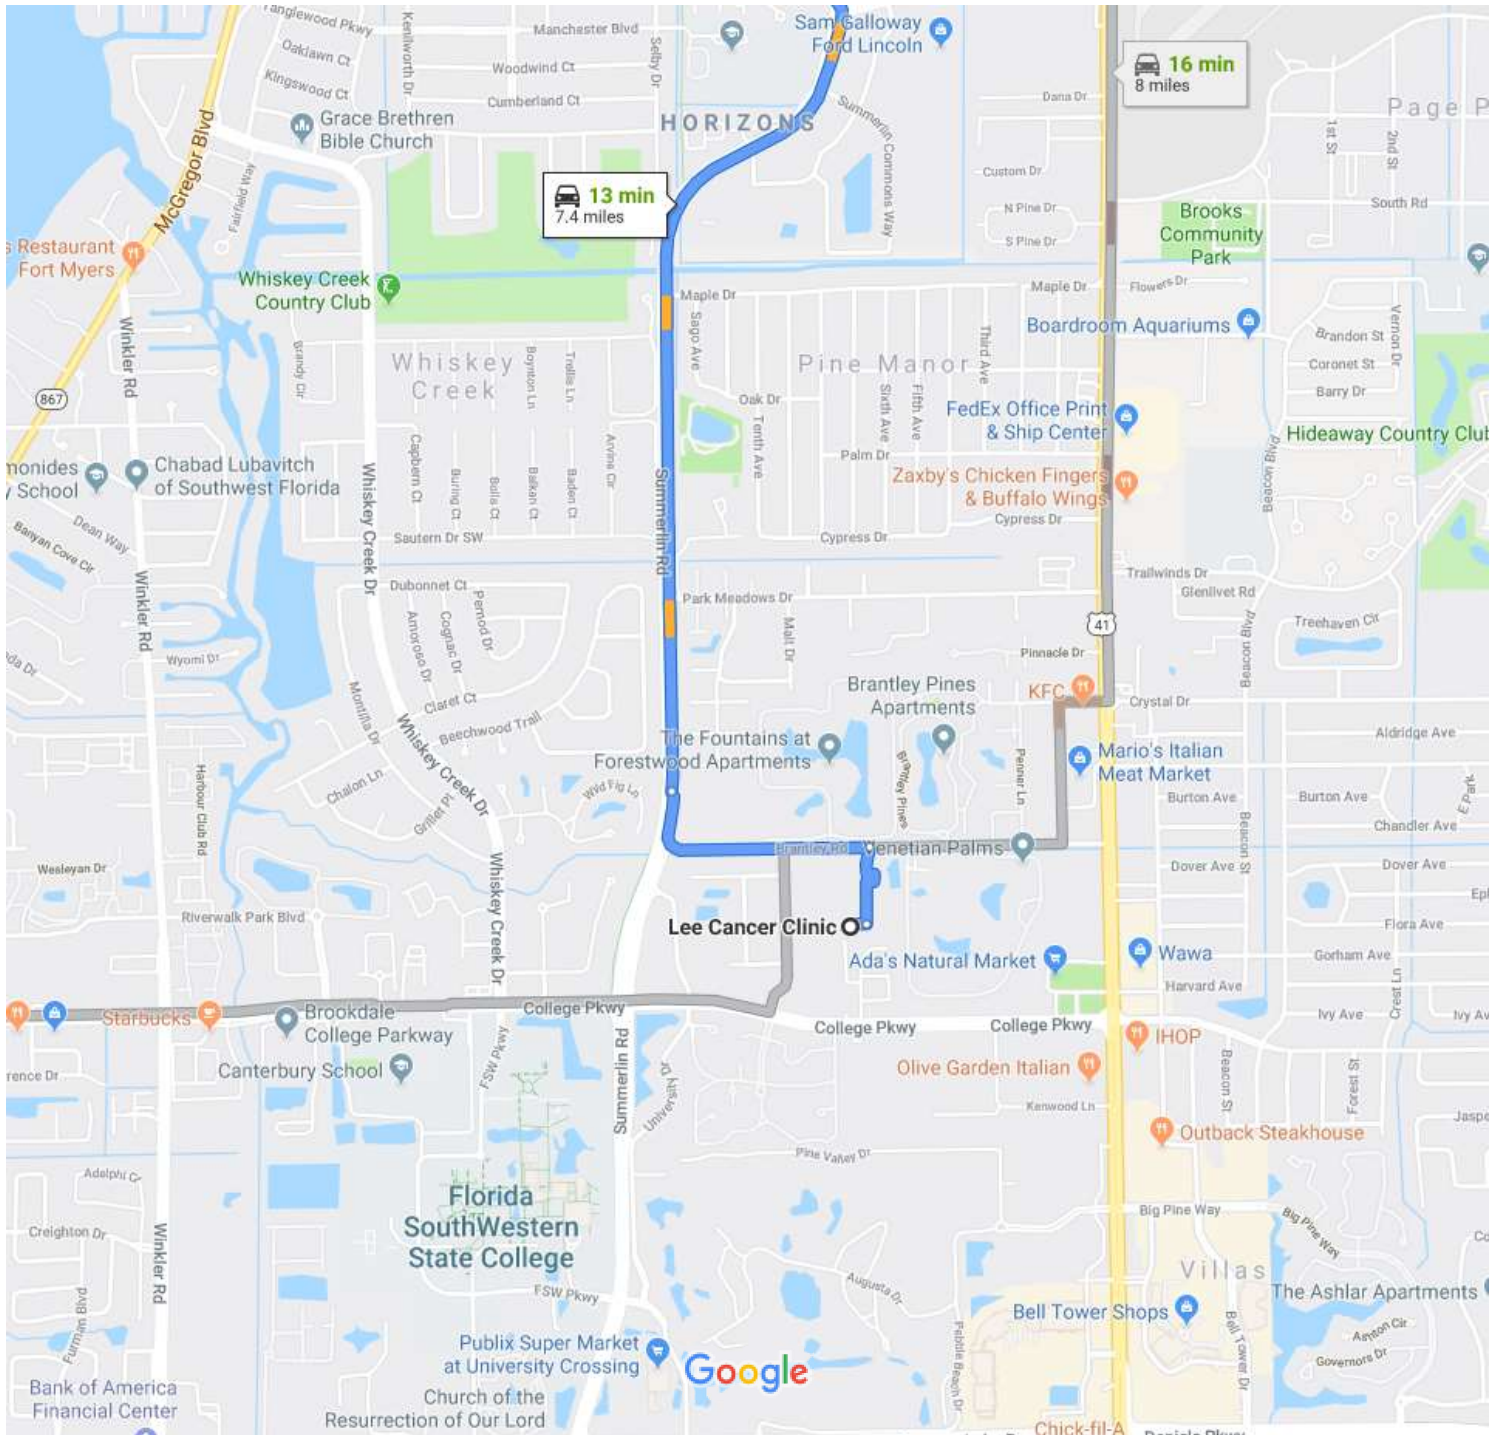

Google Maps Lee Cancer Clinic to Del Prado Blvd S, Cape Coral, FL Drive 7.4 miles, 13 min

Map data ©2019 Google 1000 ft